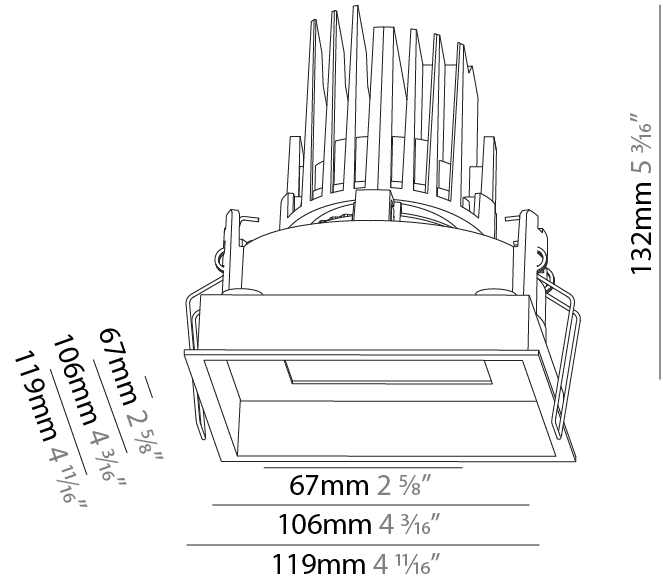

PHYSICAL

Shape: Square
Length (mm): 119
Length (in): 4 11/16
Width (mm): 119
Width (in): 4 11/16
Depth (mm): 132
Depth (in): 5 3/16
Ceiling Thickness (mm): 10 / 12.5 / 15
Ceiling Thickness (in): 3/8 or 1/2 or 9/16
Min. Recessing Depth (mm): 150
Min. Recessing Depth (in): 5 7/8
Light Distribution: Adjustable / Downlight
Weight (kg): 0.608
Weight (lbs): 1.34
Fixture Finish: SSR / BKV / CWI / CRY / HAB / UFT / ITA / RUA / FTG / MYG / LOD / PUS / FRO / FUP / KIA / POP / BLS / SPG / MEY / GOH / GUM / CHC / COM / ABZ / JAG / OBR / MOS / ROR
Fixture Material: Aluminum Die Cast
Cut-out Measurements: 114mm / 4 1/2" x 114mm / 4 1/2"

ELECTRICAL

Lamp Type: LED (Zhaga Standard)
Input Wattage (W): 13.2 / 16.5
Total Output Wattage (W): 12 / 14
Dimming: Tri-Mode (Non-Dimming and Phase Dimming (120Vac only) and 0-10V Dimming)
Driver Included: No
Driver Location: Recessed Housing
Driver Type: Constant Current - Universal
Driver Class: Class 2
Housing: See components
Input Voltage (V): 120 - 277
Constant Current (MA): 350

LED

Number of LEDs: 1
Color Temperature (°K): 2700 / 3000 / 3500 / 4000
Max. Delivered Lumen (lm): 850 / 950 / 1029 / 1050
Nominal Lumen (lm): 960 / 1070 / 1156 / 1180
CRI: >90 CRI
Lamp Life (hrs): 50000

OPTICAL

Reflector°: 10
Adjustability: Rotational 355°; Tilt 30°

RATINGS AND CERTIFICATIONS

Certified By: Certified for North American Standards
Zaneen Lighting Inc. © 2024, T 1800-388-3382, F 416-247-9319, www.zaneen.com