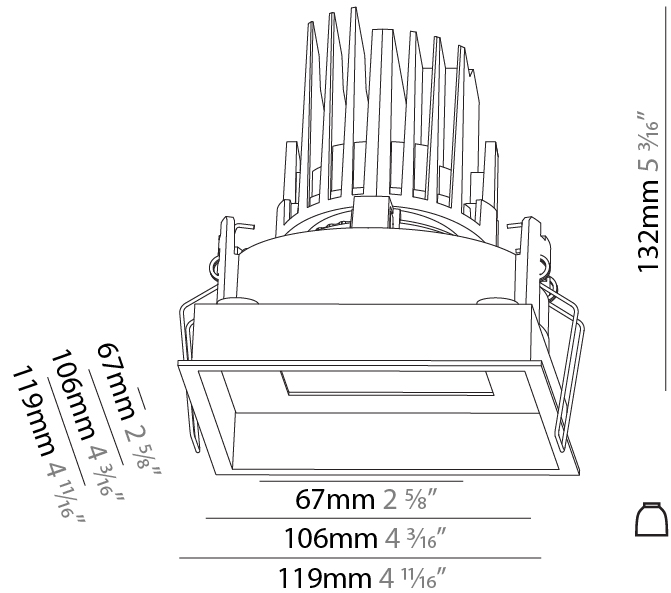

PHYSICAL
Shape: Square
Length (mm): 119
Length (in): 4 11/16
Width (mm): 119
Width (in): 4 11/16
Depth (mm): 132
Depth (in): 5 3/16
Ceiling Thickness (mm): 10 / 12.5 / 15
Ceiling Thickness (in): 3/8 or 1/2 or 9/16
Min. Recessing Depth (mm): 150
Min. Recessing Depth (in): 5 7/8
Light Distribution: Adjustable / Downlight
Weight (kg): 0.607
Weight (lbs): 1.34
Fixture Finish: SSR / BKV / CWI / CRY / HAB / UFT / ITA / RUA / FTG / MYG / LOD / PUS / FRO / FUP / KIA / POP / BLS / SPG / MEY / GOH / GUM / CHC / COM / ABZ / JAG / OBR / MOS / ROR
Fixture Material: Aluminum Die Cast
Cut-out Measurements: 114mm / 4 1/2" x 114mm / 4 1/2"

ELECTRICAL
Lamp Type: LED (Zhaga Standard)
Input Wattage (W): 16.5
Total Output Wattage (W): 14
Dimming: Tri-Mode (Non-Dimming and Phase Dimming (120Vac only) and 0-10V Dimming)
Driver Included: No
Driver Location: Recessed Housing
Driver Type: Constant Current - Universal
Driver Class: Class 2
Input Voltage (V): 120 - 277
Constant Current (MA): 500

LED
Number of LEDs: 1
Color Temperature (°K): 2700 / 3000 / 3500 / 4000
Max. Delivered Lumen (lm): 940 / 980 / 1029 / 1050
Nominal Lumen (lm): 1386 / 1438 / 1511 / 1542
CRI: >90 CRI

OPTICAL
Reflector: 20 / 40 / 60
Adjustability: Rotational 355°; Tilt 30°

RATINGS AND CERTIFICATIONS
Certified By: Certified for North American Standards
IP rating: IP20