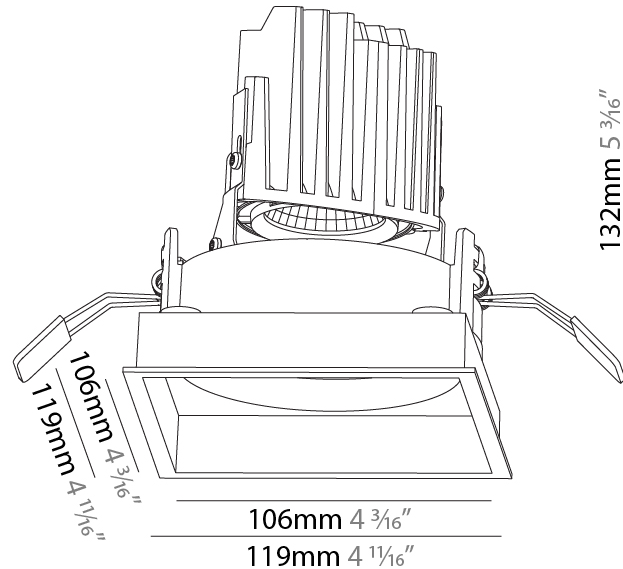

GENERAL

Series: Bioniq
Subseries: Bioniq Square Adjustable
Brand: Prolicht
Division: Architectural
Mounting Type: Recessed
Mounting Location: Ceiling
Subcategory: Downlight

PHYSICAL

Shape: Square
Length (mm): 119
Length (in): 4 ¹¹/₁₆"
Width (mm): 119
Width (in): 4 ¹¹/₁₆"
Depth (mm): 132
Depth (in): 5 ³/₁₆"
Min. Recessing Depth (mm): 150
Min. Recessing Depth (in): 5 ⁷/₈"
Light Distribution: Adjustable / Downlight
Weight (kg): 0.544
Weight (lbs): 1.2
Fixture Finish: SSR / BKV / CWI / CRY / HAB / UFT / ITA / RUA / FTG / MYG / LOD / PUS / FRO / FUP / KIA / POP / BLS / SPG / MEY / GOH / GUM / CHC / COM / ABZ / JAG / OBR / MOS / ROR
Fixture Material: Aluminum Die Cast
Cut-out Measurements: 114mm / 4 1/2" x 114mm / 4 1/2"

ELECTRICAL

Lamp Type: LED (Zhaga Standard)
Total Output Wattage (W): 15
Dimming: Dali Dimming
Driver Included: No
Driver Location: Recessed Housing
Driver Type: Constant Current - 120Vac
Housing: See components
Input Voltage (V): 120
Constant Current (MA): 350

LED

Number of LEDs: 1
Color Temperature (°K): Warm Dim
Max. Delivered Lumen (lm): 760
Nominal Lumen (lm): 1140
CRI: >90 CRI
Lamp Life (hrs): 50000

OPTICAL

Reflector°: 20 / 40 / 60
Adjustability: Rotational 355°; Tilt 30°

RATINGS AND CERTIFICATIONS

Certified By: Certified for North American Standards
IP rating: IP20